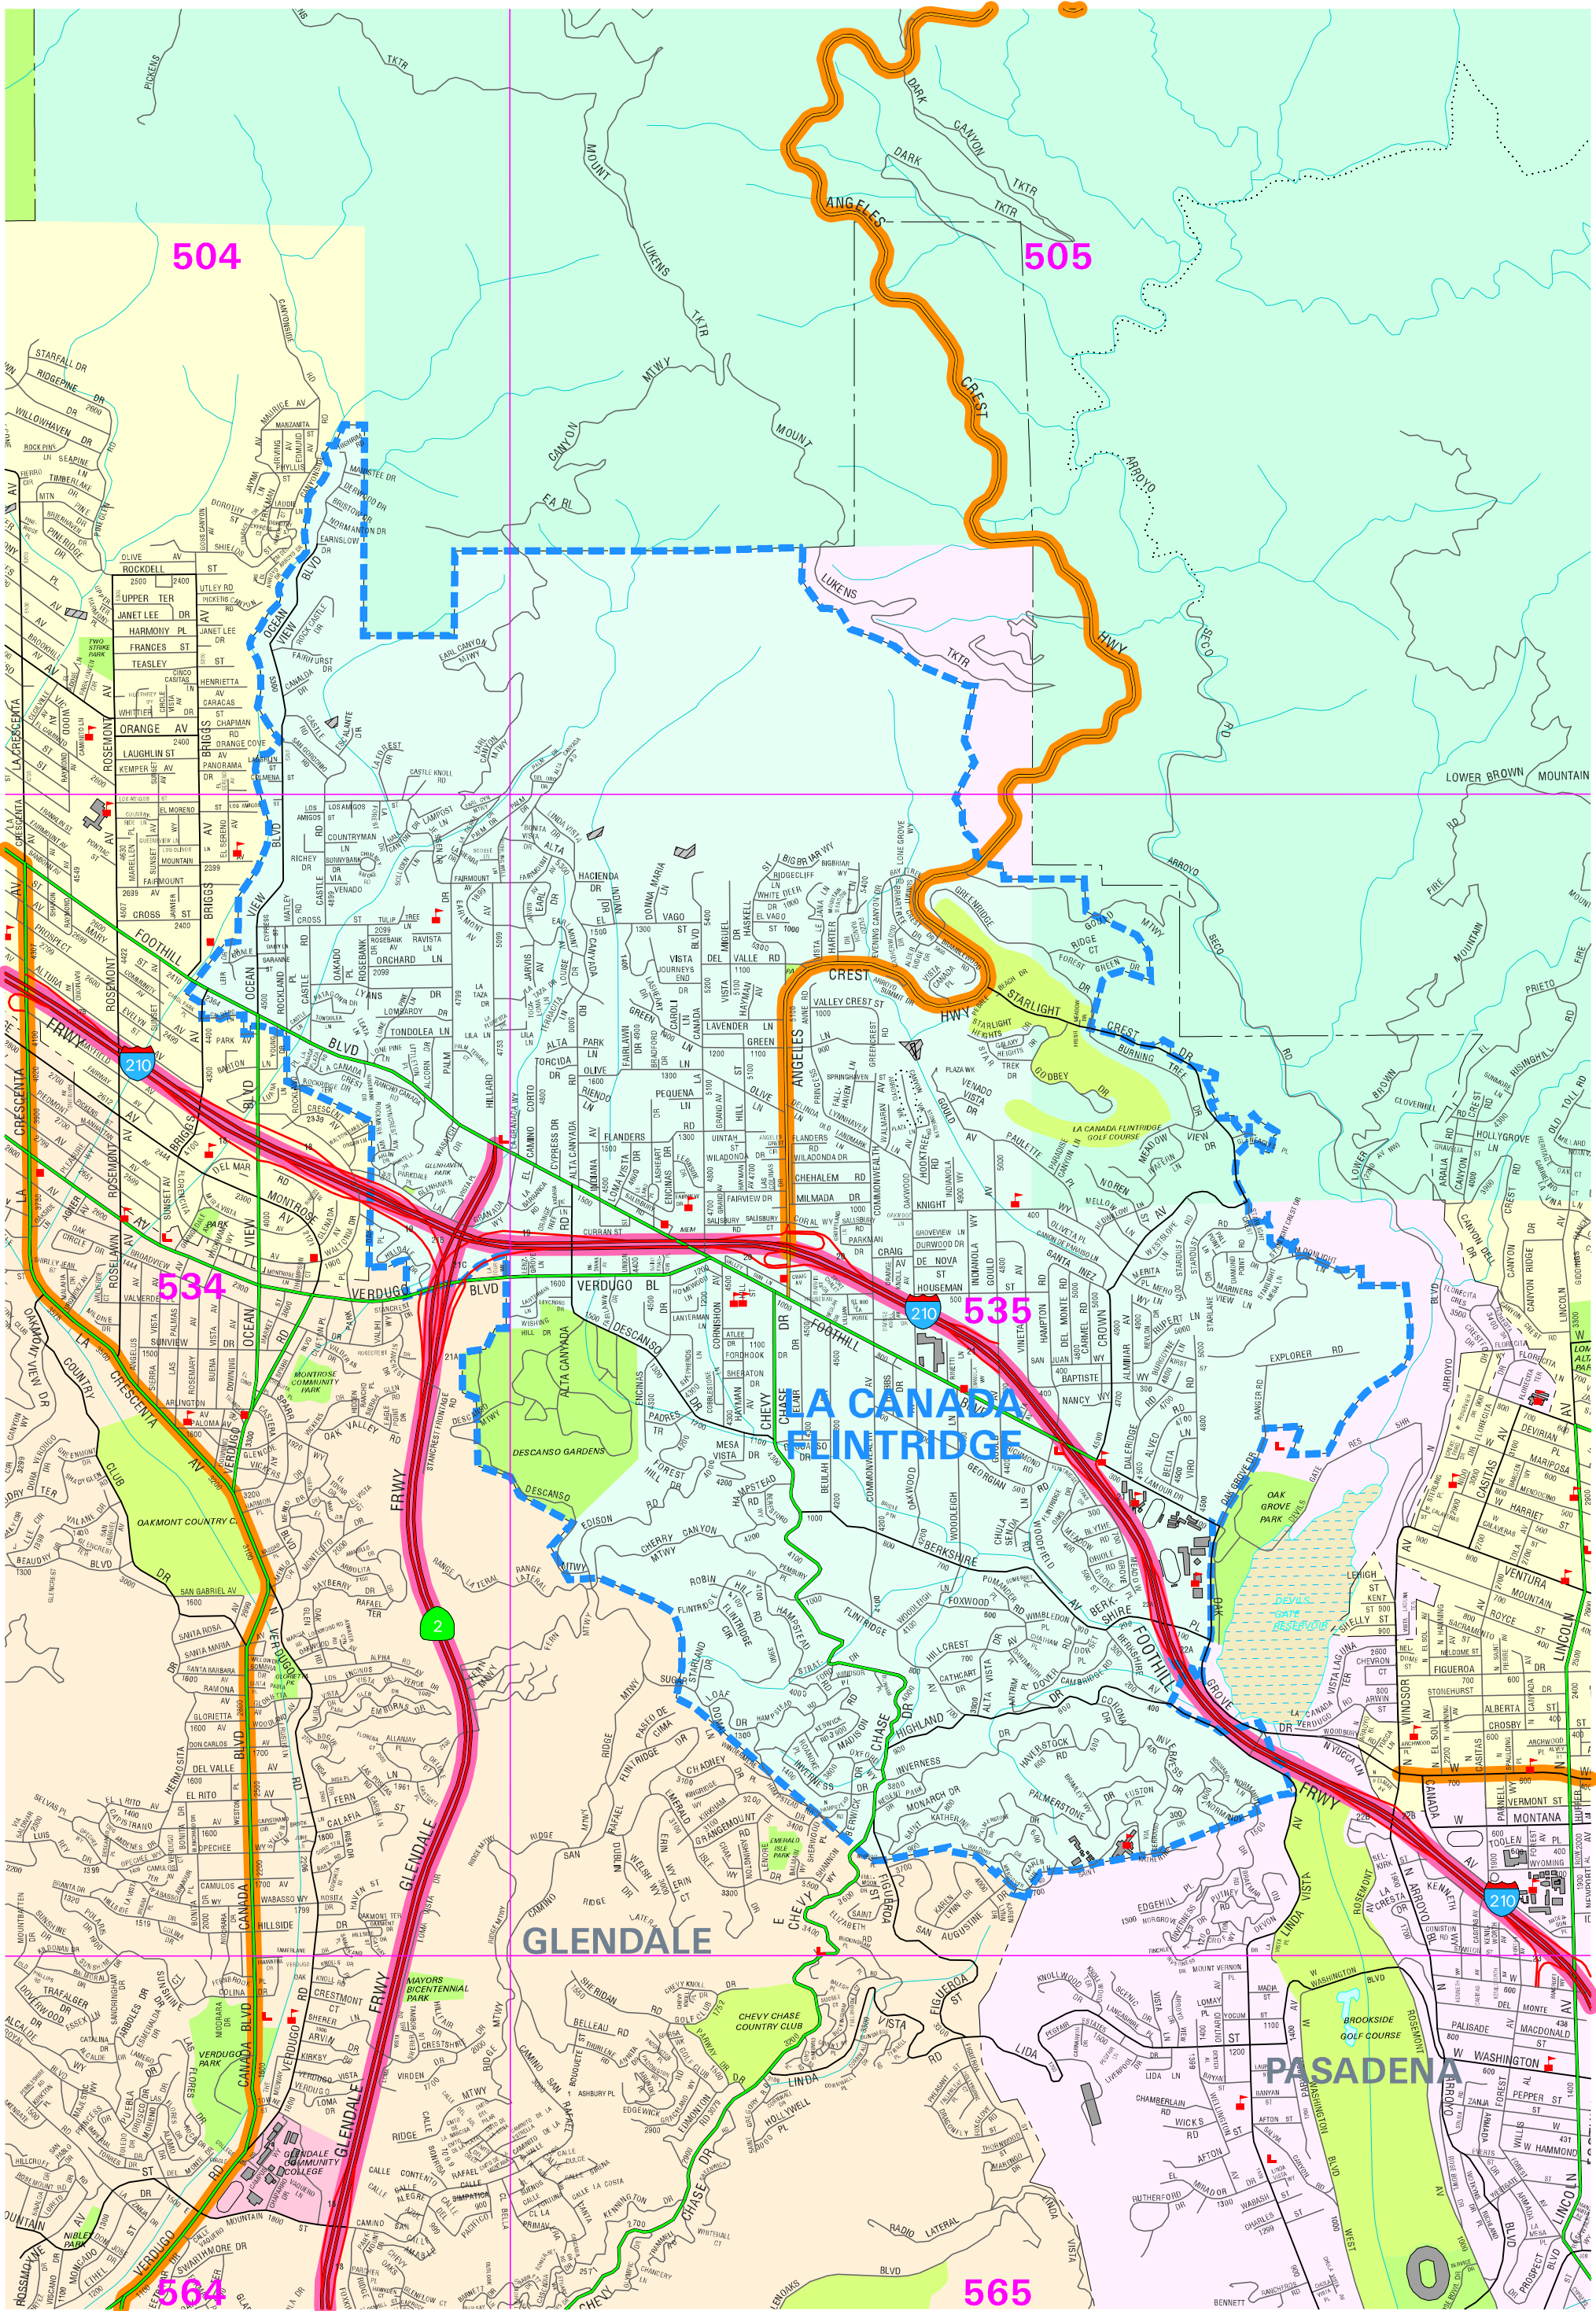

- --- City Boundary
- --- Freeway Disaster Route
- --- Disaster Route
- --- Thomas Guide Page Grid

CITY OF LA CANADA FLINTRIDGE

(Map Size: 11" x 17")

AML:s:\arcspace\wk_dservices\aml_dir\lacanadaflintridge.aml Prepared by: DLACY